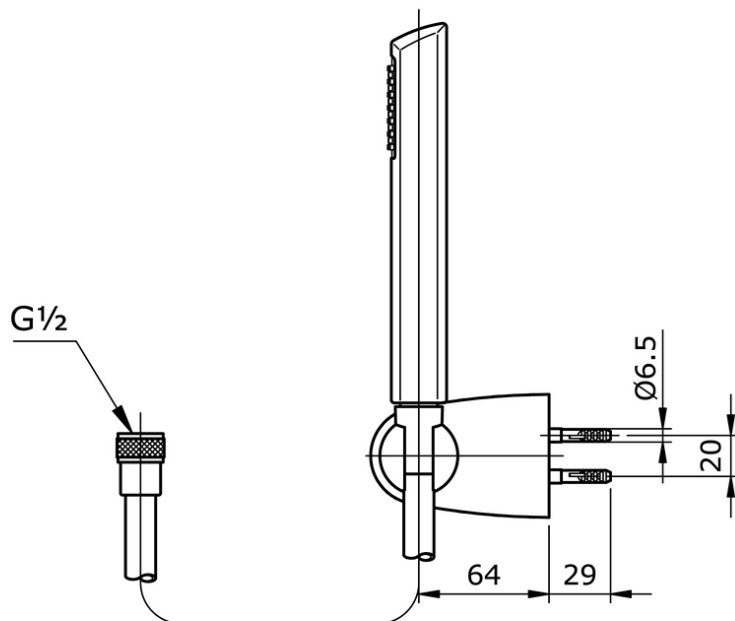

THX118SK

IDR 1,060,000.00

Min Water Pressure: 0.05 MPa

Max Water Pressure: 0.75 MPa

Flow Rate: 8.0 Lpm

Some products may not be available in your area

Prices indicated are manufacturer's suggested retail price, prices may change anytime without notice.